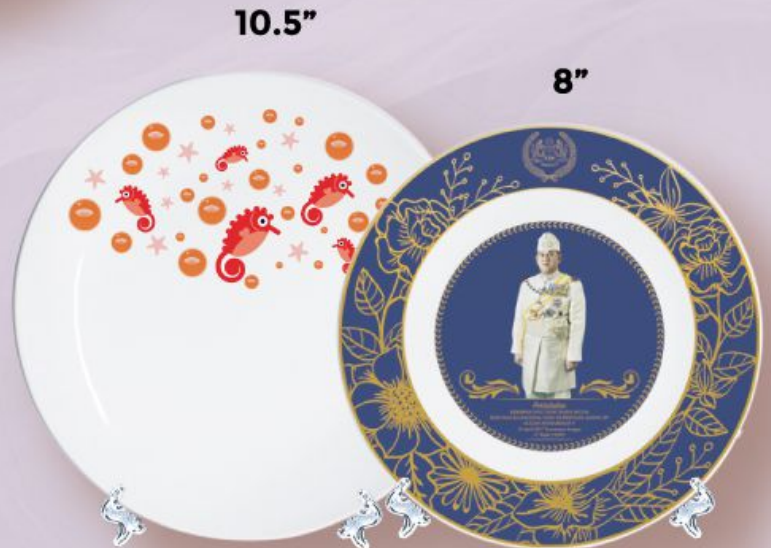

**12" STRAW HAT
PLATE**

**12 INCH
PIZZA PLATTER**

COMMEMORATIVE PLATES

RIM PLATE

COMMEMORATIVE PLATE

2 TIER SQUARE CAKE PLATE

HEIGHT: 26cm
 SMALL PLATE: 19.5cm x 19.5cm
 BIG PLATE: 25 x 25cm

CERAMIC ACCESSORIES 1

ASHTRAY 3.5" ROUND

MULTIPURPOSE COVER & COASTER

CERAMIC LID

SACHET HOLDER

HEIGHT: 5cm
TOP WIDTH: 9.5cm
BOTTOM WIDTH: 6.5cm

HEIGHT: 4.8cm
TOP WIDTH: 9cm
BOTTOM WIDTH: 4.5cm

T SHIRT PEN HOLDER

HEIGHT: 11.5cm
TOP WIDTH: 10cm
BOTTOM WIDTH: 9.5cm